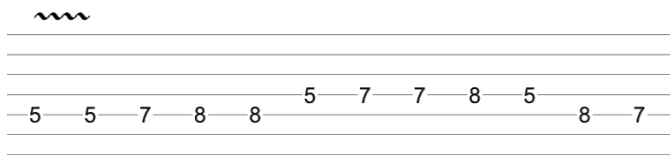

BAD BAD MONKEY
**TRANSMISSIONS
FROM NOWHERE**

JUST BREATHE

Riff:

C5 G5 G#5 G5 D#5 D5

Verse:

C5 Bb5 G#5 C5 C5 Bb5 F5 G5

Prechorus:

G#5 Bb5 C5

Chorus:

G#5 Bb5 G5 C5

Zweistimmig I:

Zweistimmig II:

Zweistimmig/Bridge:

C5 D#5 G5 Bb5

Lead letzter Chorus: