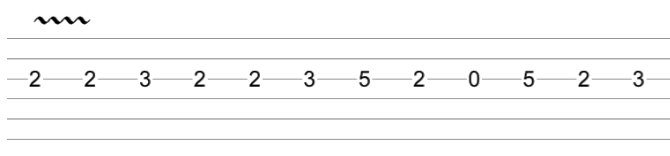

BAD BAD MONKEY
**TRANSMISSIONS
FROM NOWHERE**

JUST BREATHE

Riff:

C5 G5 G#5 G5 D#5 D5

Verse:

C5 Bb5 G#5 C5 C5 Bb5 F5 G5

Prechorus:

G#5 Bb5 C5

Chorus:

G#5 Bb5 G5 C5

Zweistimmig I:

Zweistimmig II:

Zweistimmig/Bridge:

C5 D#5 G5 Bb5

Lead letzter Chorus: