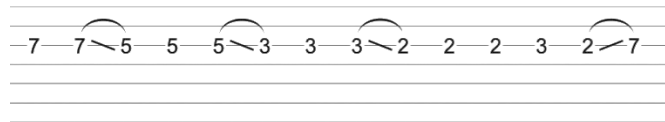

SCREAM YOUR HEART OUT

Intro:

F5 C5 C#5

Chorus:

F5 C5 C#5 G#5 D#5

Verse/Zweistimmig:

G#5 D#5 F5 D#5

Zweistimmig: