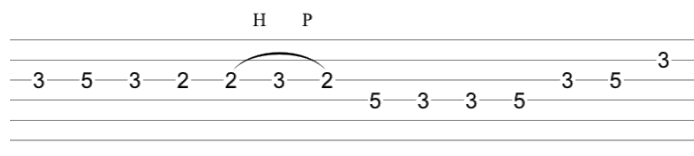

BAD BAD MONKEY
**TRANSMISSIONS
FROM NOWHERE**

SCREAM YOUR HEART OUT

Intro:

F5 C5 C#5

Chorus:

F5 C5 C#5 G#5 D#5

Verse/Zweistimmig:

G#5 D#5 F5 D#5

Zweistimmig:

Bridge/Solo:

C#5 G#5 C5 F5

Solo:

3 3 5 3 4 3 3 5 3 5 3 3 5

3 4 3 4 3 5 5 3 2 3 2 2 3 2

H P

sl. 3 3 4 4 6 4 1 3